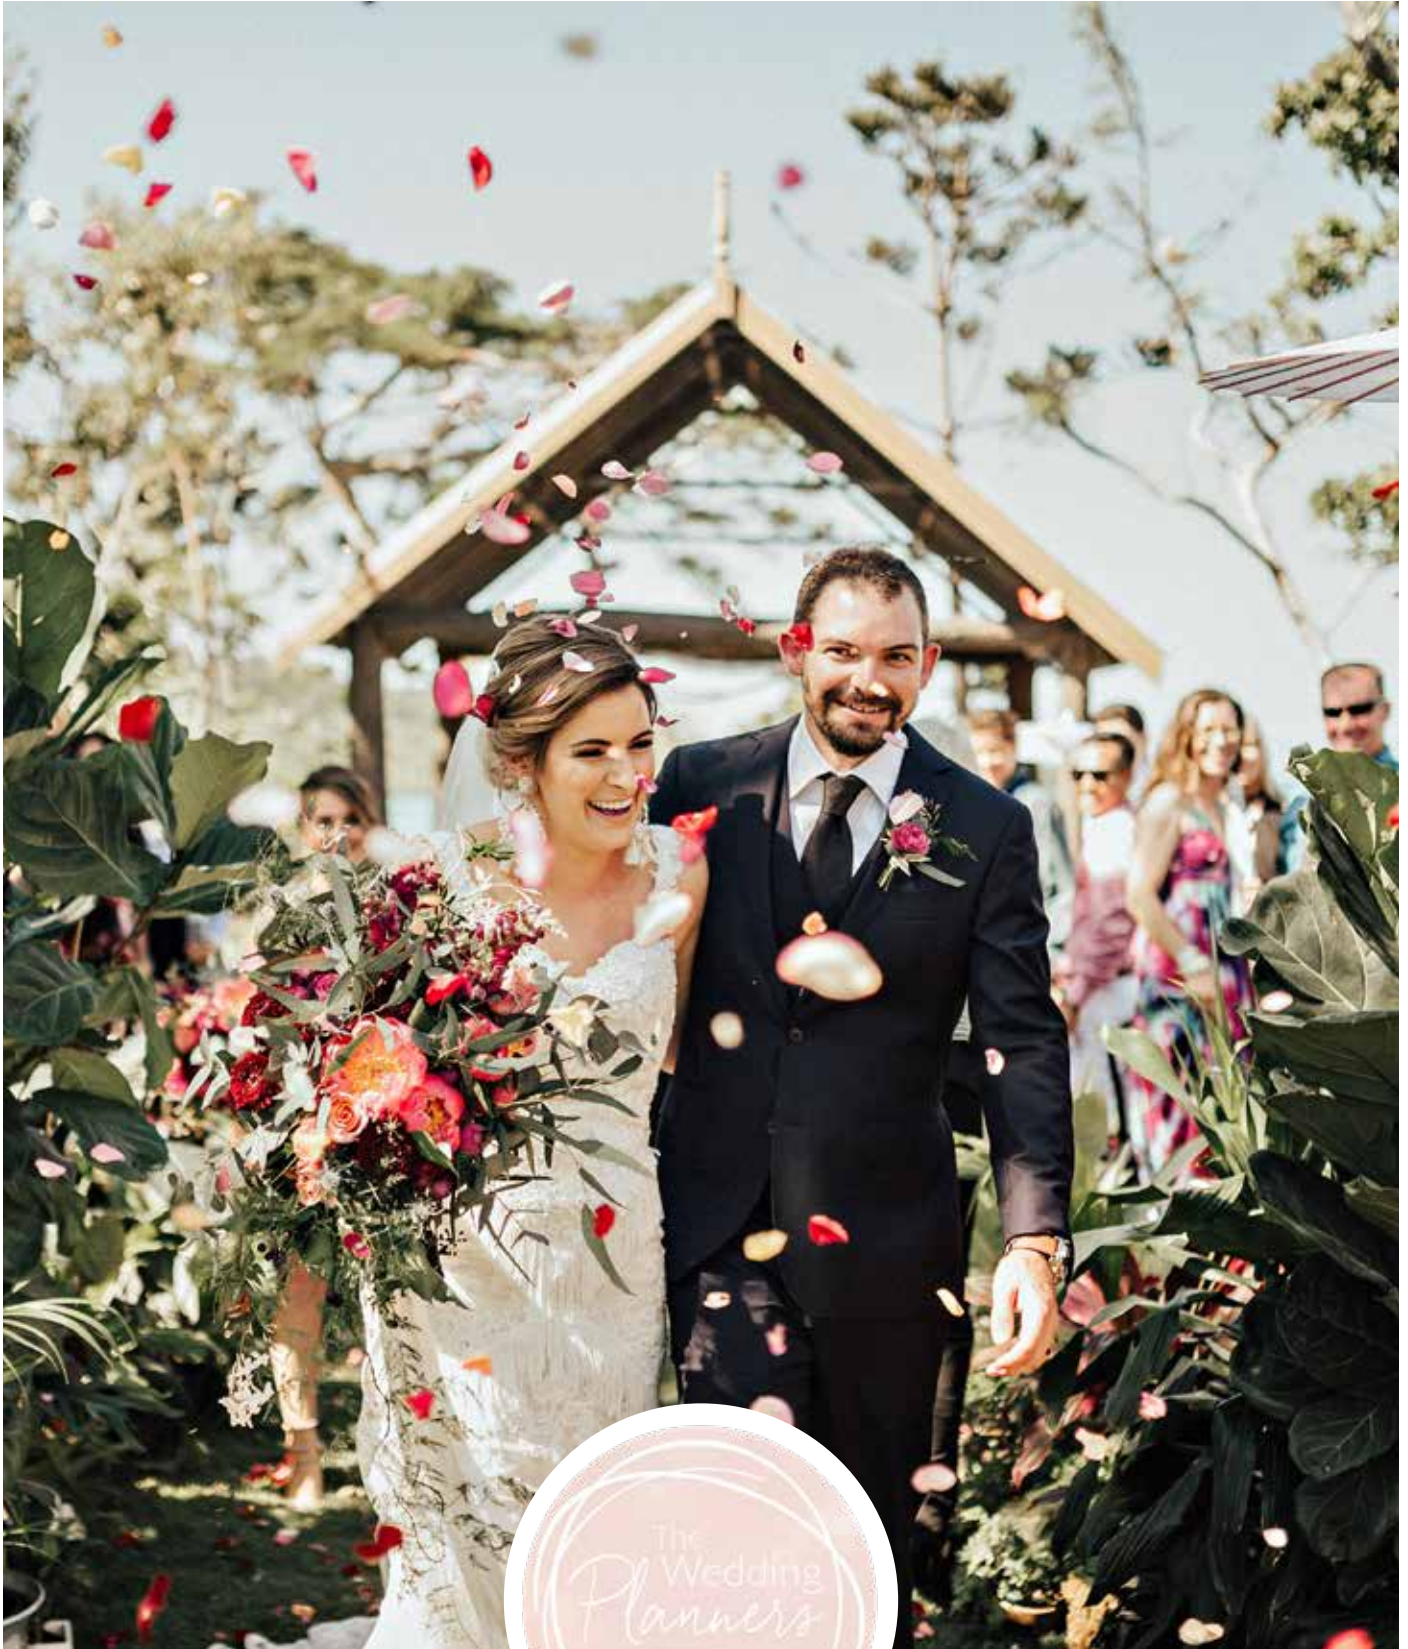

Ceremony Packages