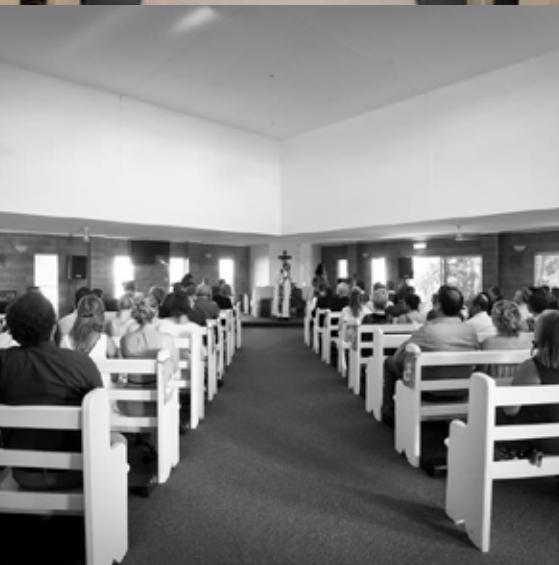

SPEAKER WITH IPOD CONNECTIVITY

CORDLESS MICROPHONE

WHITE CARPET AISLE

CUSTOM PACKAGE ON REQUEST

Whisper Bay Park

\$5,140

Tucked away just off Airlie Beach's famous boardwalk is a hidden gem, Whisper Bay Park. Offering a garden setting with the Coral Sea set in the back creates tropical enchantment. If you were hoping for more clear blue water in the background, a lovely grassed area on the water's edge is also available here.